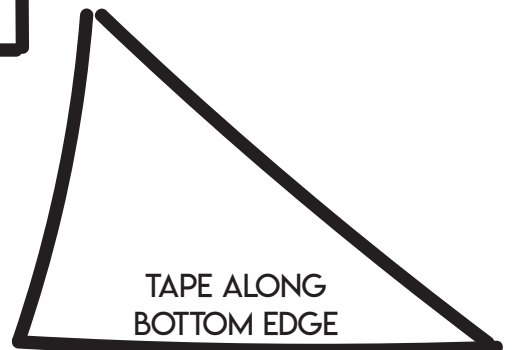

PETER PAN/ROBIN HOOD HAT PATTERN

FREE FOR NON-COMMERCIAL
USE ONLY

tiakido

TAPE
ALONG
THIS
EDGE

TAPE ALONG
BOTTOM EDGE

TAPE ALONG
THIS EDGE

TAPE ALONG
THIS EDGE

PETER PAN HAT PATTERN
FREE FOR NON-COMMERCIAL
USE